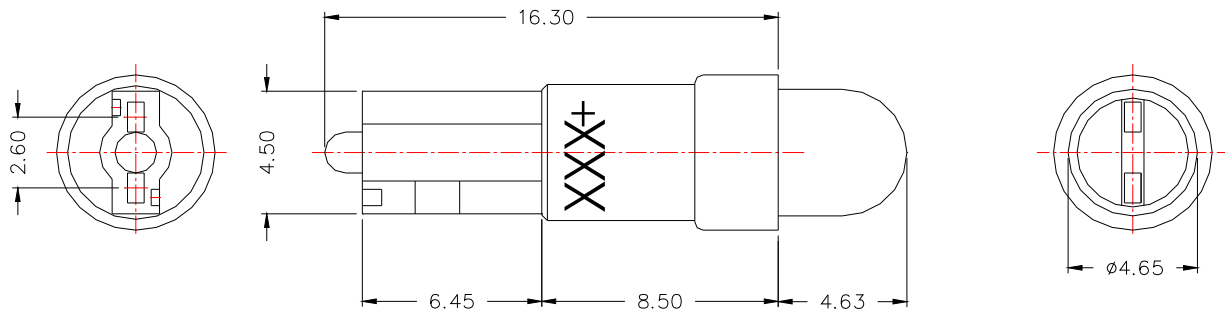

#### **Description:**

These single lamp LED Bulbs are specifically designed for flashlight electric equipment, indicator light switch and where a wide view angle. The 4.6mm round shaped radiation pattern (60°) and high luminous intensity ensure that these devices are excellent for wide field of view outdoor applications where a wide viewing angle and readability in sunlight are essential.

#### **Option:**

- 6V to 240V AC or DC
- Other industry standard base

***A-BRIGHT***

A-BRIGHT INDUSTRIAL CO.,LTD.

---

***Part No.: AB-46TY-5VD-T5***

***Single Lamp LED Bulb***

**PACKAGE DIMENSIONS:**

**NOTE:**

1. All dimensions are in millimeter.
2. Wedge base T-5.
3. All tolerance are  $\pm 0.25$ mm.

**Part No.: AB-46TY-5VD-T5**

**Single Lamp LED Bulb**

**FEATURE:**

- SUPER LUMINOSITY YELLOW LED (AlGaInP).
- WATER CLEAR PACKAGE.
- 4.6mm ALL RESIN MOLD.
- WIDE VIEWING ANGLE.
- BASE MODEL T-5.
- DC ELECTRIC.